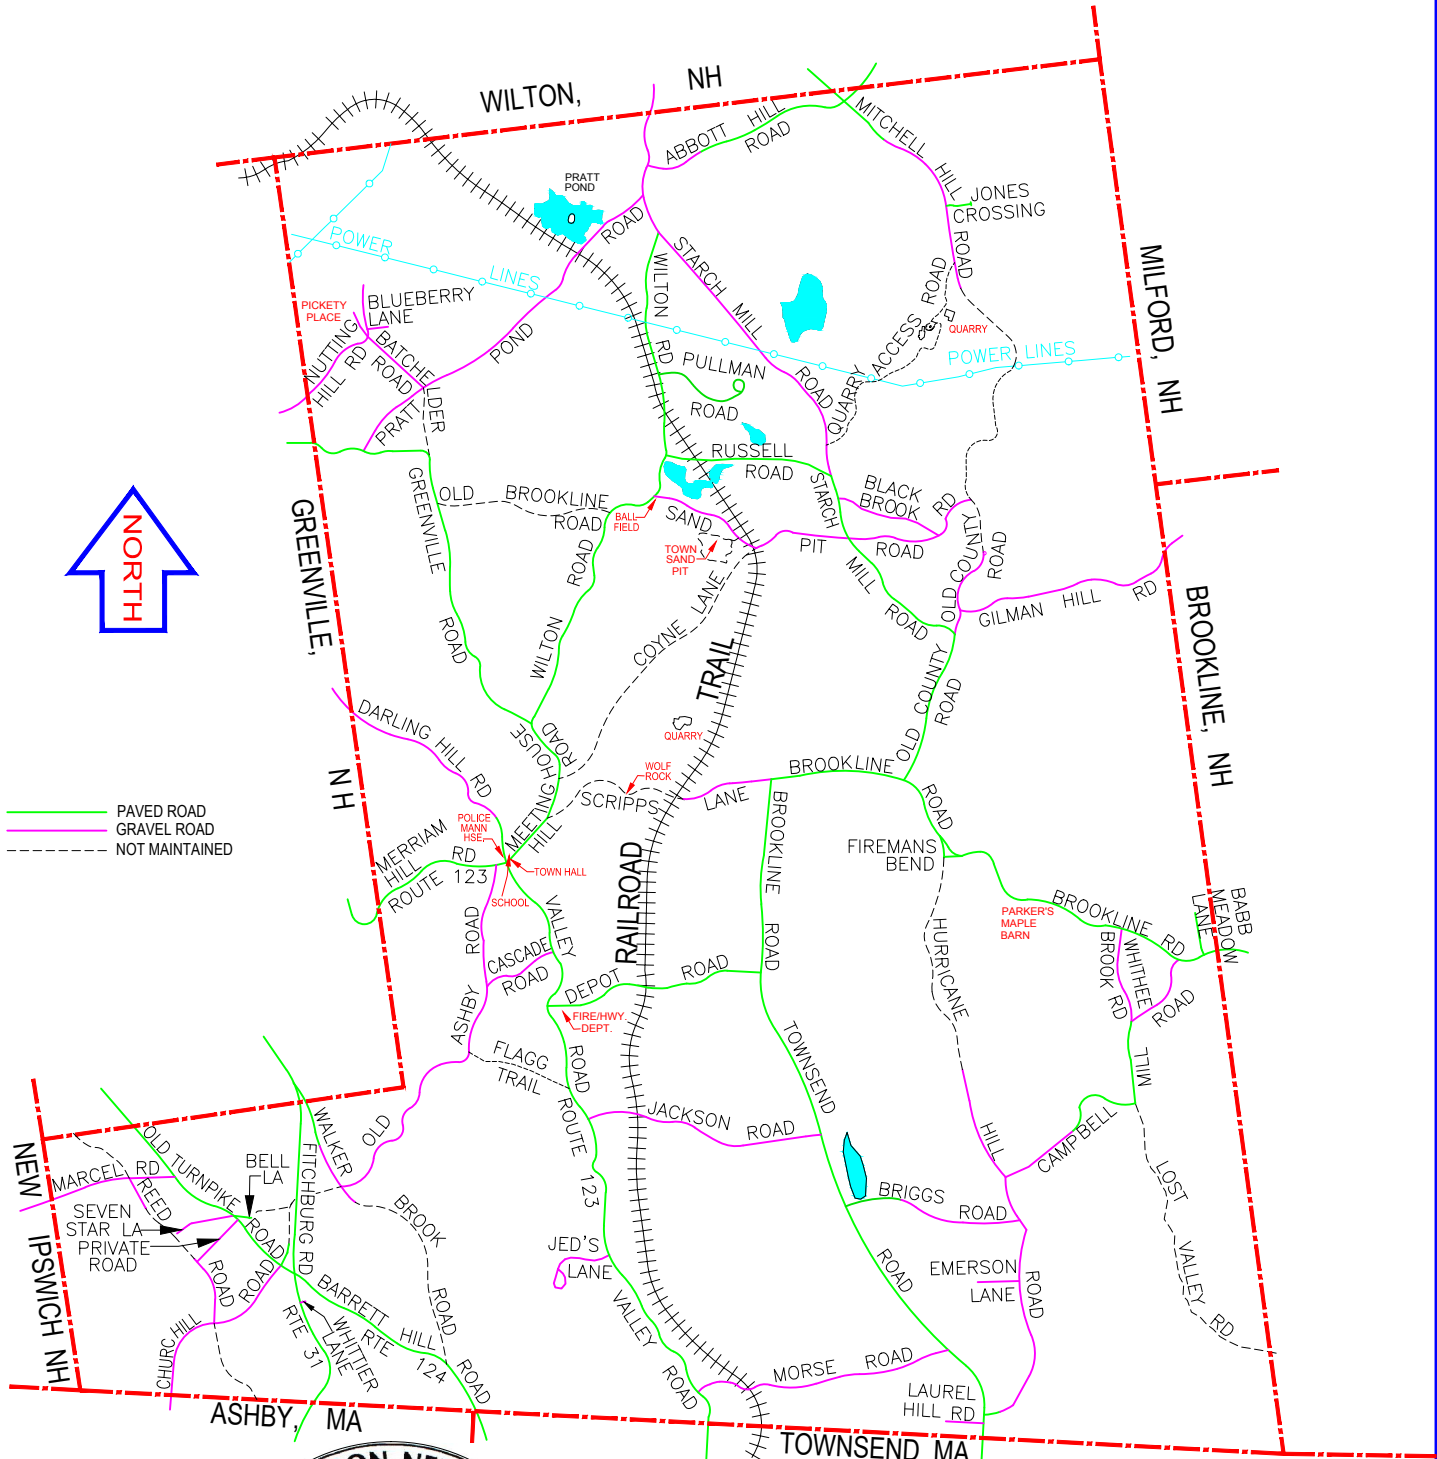

- PAVED ROAD
- GRAVEL ROAD
- NOT MAINTAINED

TOWN OF MASON ROAD MAP

MASON, NEW HAMPSHIRE
SCALE: 1"=4530'± JULY 2013

GRAPHIC SCALE (1"=4530')